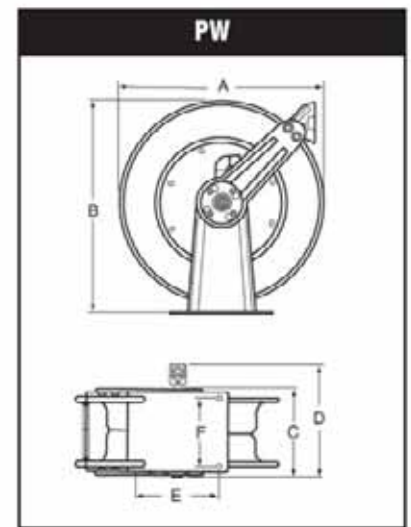

 PW7650 OHP
 Model with hose
 is shown.

Spring Driven

Series PW - 1/4", 3/8", 1/2" I.D.

Compact design and quality steel construction are incorporated into Reelcraft's newest line of pressure wash reels rated up to 4500 PSI. The Series 30000, H18006 and PW reels are able to carry 50 to 400 feet of tangle-free hose and come complete with Super Swivel® for maximum product delivery. Super Swivel® is designed to handle a broad range of pressures, temperatures and chemicals; perfect for agricultural/marine, equipment cleaning and pressure washing applications.

APPLICATIONS

- Agricultural
- Marine
- Equipment Cleaning
- Pressure washing

CAPACITY				HOSE CAPACITY & REEL DIMENSIONS						
	ft / m	ft / m	ft / m	WEIGHT	DIMENSIONS					
Hose I.D.	1/4 6	3/8 10	1/2 13		A	B	C	D	E	F
Hose O.D.	.530 14	.688 18	.845 22	lbs / kg	in / mm	in / mm	in / mm	in / mm	in / mm	in / mm
MODEL	LENGTH			Spring Driven - Pressure 4500 psi / 345 bar	A	B	C	D	E	F
	ft / m	ft / m	ft / m							
NEW PW7600 OHP	— —	50 15	— —	46 21	19 483	20 521	7 178	7 178	7 7/8 200	3 7/8 98
PW81000 OHP	— —	100 31	— —	81 37	24 610	25 3/8 645	8 5/16 211	10 1/2 267	10 254	6 153