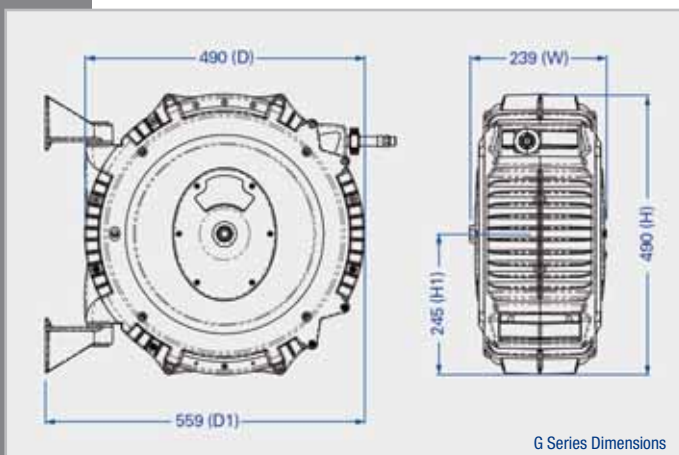

Garden Hose Reels

ReCoila® Gen III G series reel is the perfect solution to keep your garden looking great. No more tangles or having to fight the hose every time you water the garden or wash the car. The reel comes complete with a 2-m side connection hose and inlet fitting.

Model	Hose ID	Hose Length	Max PSI	Inlet Fitting	Outlet Fitting	Temp Range	Weight
G1218	12-mm	18-m	240	1/2" BSPF	*N/S	-5/+60°C	12Kg

Note:

NPT, JIC, JIS, Metric threads are available on request. Maximum working pressure of the hose is based @ 300C.
*N/S = Not supplied. Hose nozzle not included.