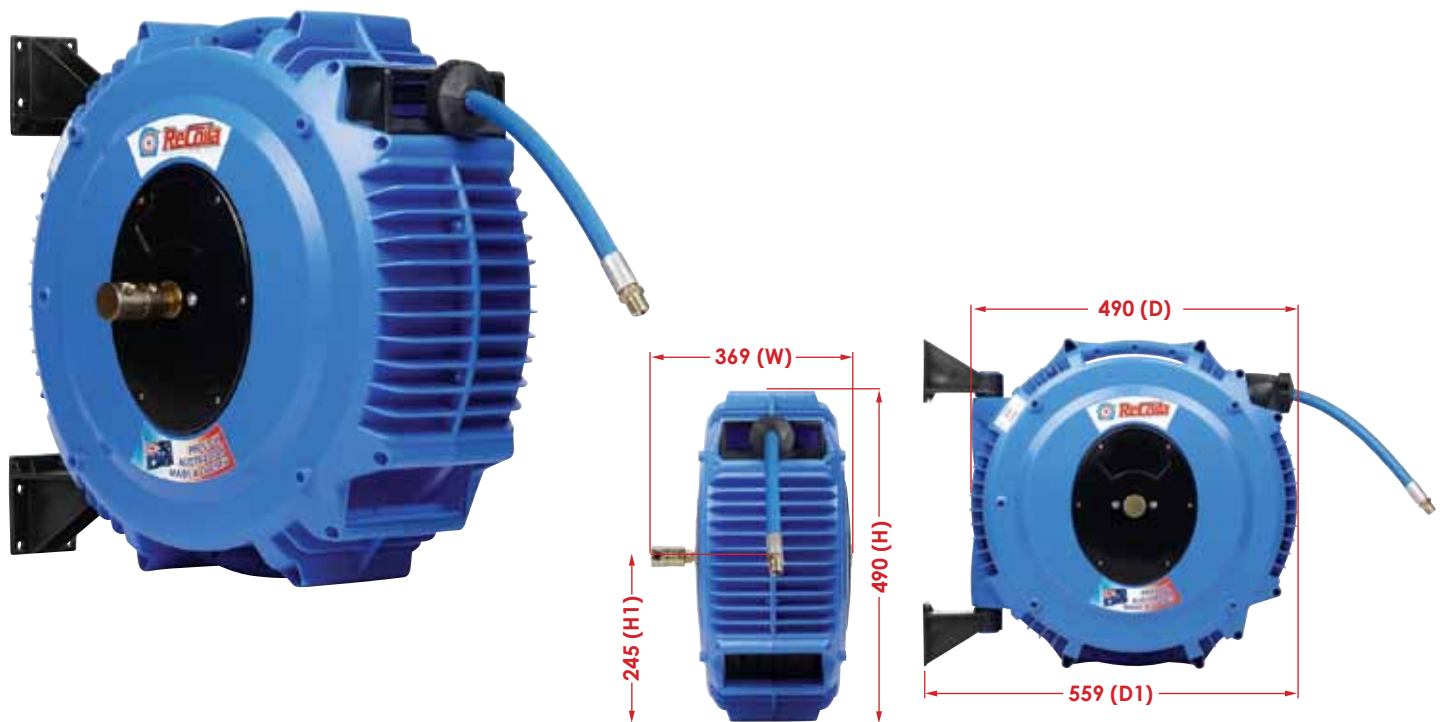

## Pressure Washer Hose Reels

ReCoila® Gen III HPW series reels are the perfect solution for use with pressure washers up to 1500 psi. The lightweight and corrosion proof construction makes Gen III HPW series ideal for wet area applications.

Model	Hose ID	Hose Length	Max PSI	Inlet Fitting	Outlet Fitting	Temp Range	Weight
HPW615	6mm	15m	1500	1/4" NPTF	1/4" BSPM	-30/+90°C	12Kg
HPW1015	10mm	15m	1500	1/4" NPTF	3/8" BSPM	-30/+90°C	12Kg

**Note:**

NPT, JIC, JIS, Metric threads are available on request.  
Maximum working pressure of the hose is based @ 30°C.

- Up to a 5 year warranty
- Highest quality 'finished edge' spring steel strip
- Full flow swivels and fluid paths
- Positive crimp hose fittings
- All position positive latching system
- Tough, impact, corrosion resistant and UV stabilized polypropylene with anti static and flame retardants
- Unique ratchet tensioning system
- Heavy Duty wall mounting swivel system
- Replaceable protective mouth guard
- Large side covers for easy access in servicing and maintenance routines
- Food grade approved materials
- Unique service locking pin port for added safety
- Two part fully adjustable bumper
- Detailed operation and service manual
- Easy mount drill hole pattern supplied