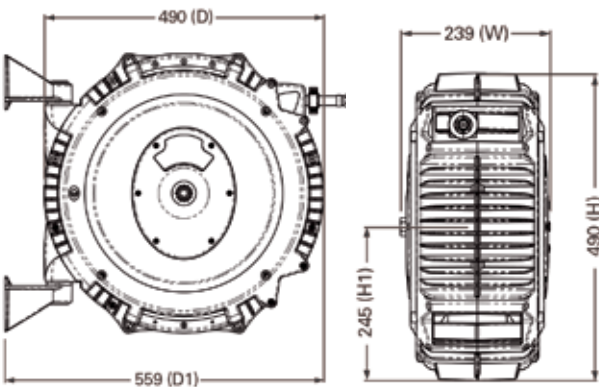

Gen III Features & Benefits

ReCoila® Gen III composite construction reels lead the world in design, functionality, reliability and innovative features.

ReCoila® was one of the first in the world to develop and manufacture composite spring rewind reels and today we continue to be world leaders.

- Up to a 5 year warranty
- Highest quality 'finished edge' spring steel strip
- Full flow swivels and fluid paths
- Positive crimp hose fittings
- All position positive latching system
- Tough, impact, corrosion resistant and UV stabilized polypropylene with anti static and flame retardants
- Unique ratchet tensioning system
- Heavy Duty wall mounting swivel system
- Replaceable protective mouth guard
- Large side covers for easy access in servicing and maintenance routines
- Food grade approved materials
- Unique service locking pin port for added safety
- Two part fully adjustable bumper
- Detailed operation and service manual
- Easy mount drill hole pattern supplied